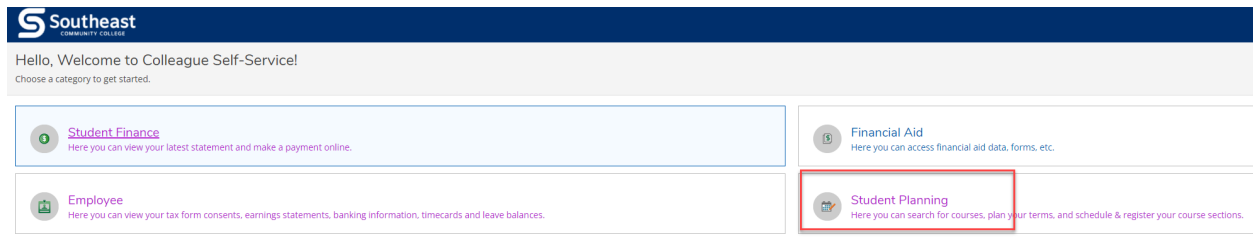

# View Class Schedule

From the HUB, click on Self-Service (On the far right under My Bookmarks)

Click Student Planning

Click Plan your Degree & Register for Classes

Verify the term displayed is the term you want to view; use the arrow buttons to locate the correct term