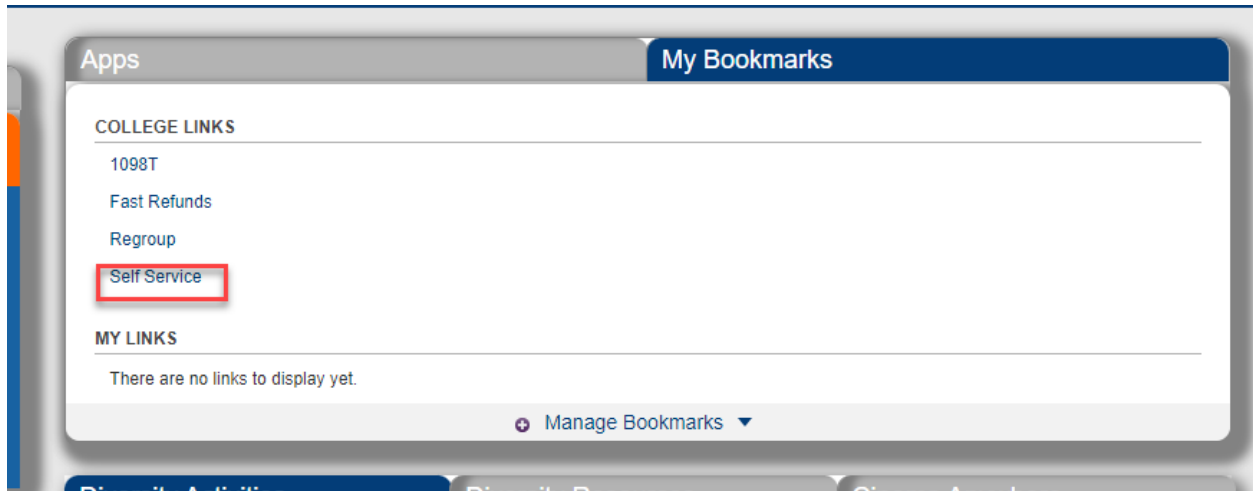

# View Class Schedule

From the HUB, click on Self-Service (On the far right under My Bookmarks)

Click Student Planning

Click Plan your Degree & Register for Classes

Verify the term displayed is the term you want to view; use the arrow buttons to locate the correct term