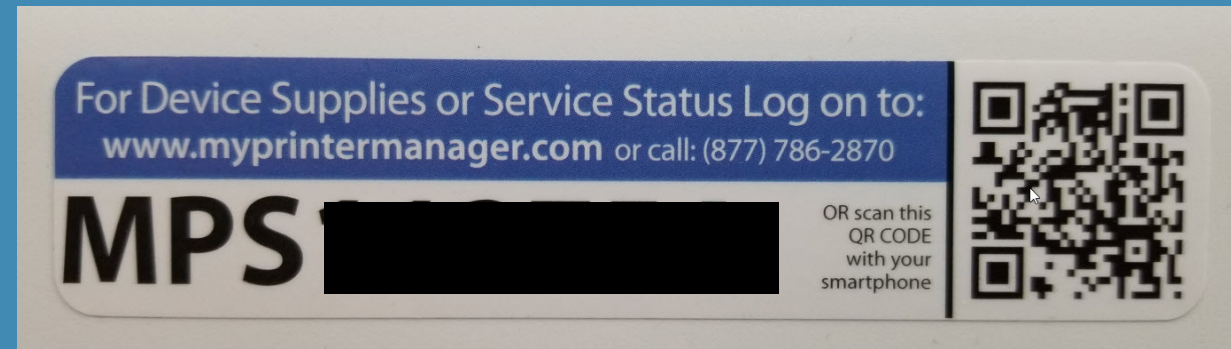

Ordering supplies via MyPrinterManager or Canon Solutions America

If your printer has either the MPS or Carbon Six label, supplies are auto-shipped when they run low.

If you need Service, call 877-786-2870

Example Shipping Tag Information – Mirrors the information shown in the email from MPS for supplies that are ordered automatically.

Canon Solutions America label

If your Printer/Copier has this Canon Solutions America label, you can order supplies by calling the 800 number, please have the Serial# and Model# available.